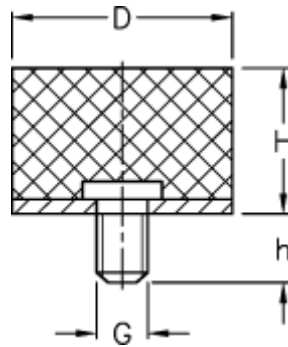

# Data Sheet

Article number: 51401085003710

Description: KLEE Vibration damper type 4  
25-15-4, M8x10, NR - 57 shore

## Measures

---

D = 25

G = M8

h = 10

H = 15